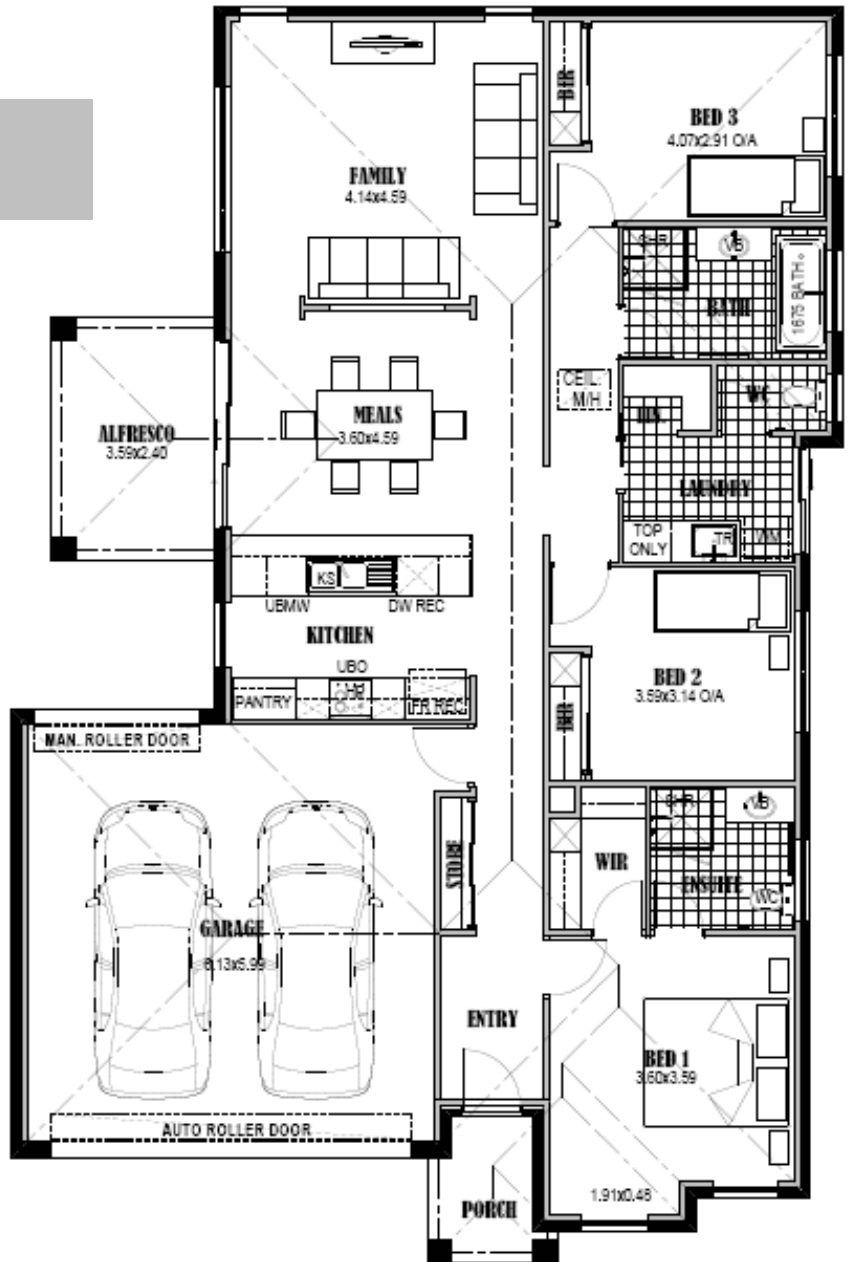

Grange 185

House Size
11.5m wide x 18.1m long

\$188,800

LIVING AREA	133.28 m2	14.34 sq
GARAGE	40.42 m2	4.35 sq
PORTICO	3.33 m2	0.36 sq
ALFRESCO	8.62 m2	0.93 sq
TOTAL	185.65 m2	19.98 sq