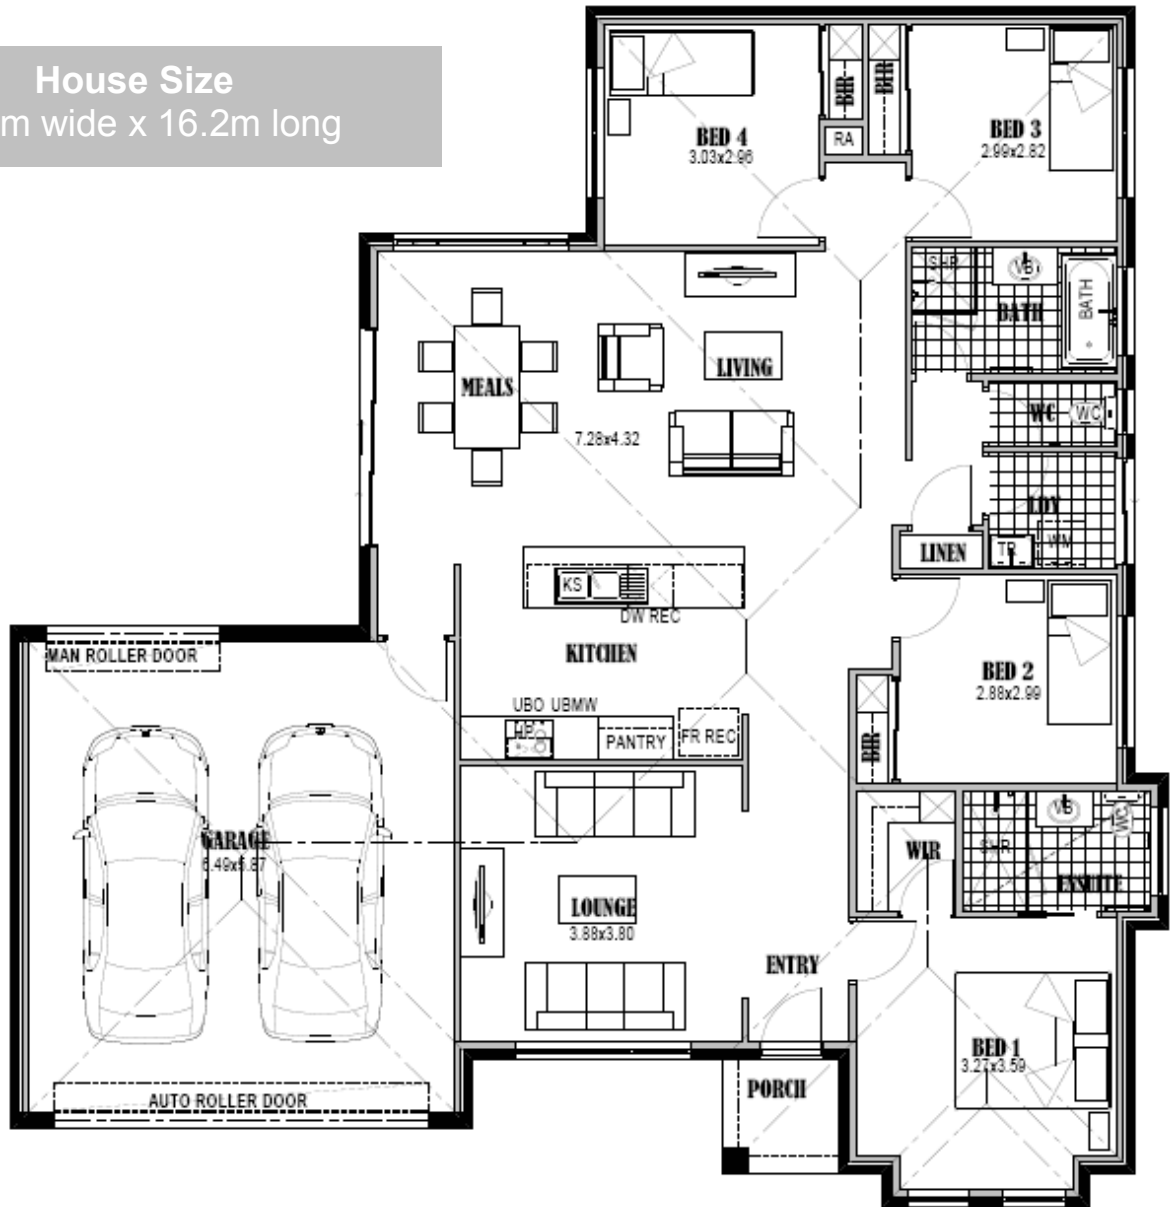

Thorney 191

House Size
15.5m wide x 16.2m long

\$196,400

LIVING AREA	145.60 m ²	15.65 sq
GARAGE	42.96 m ²	4.61 sq
PORTICO	2.50 m ²	0.27 sq
TOTAL	191.06 m²	20.53 sq