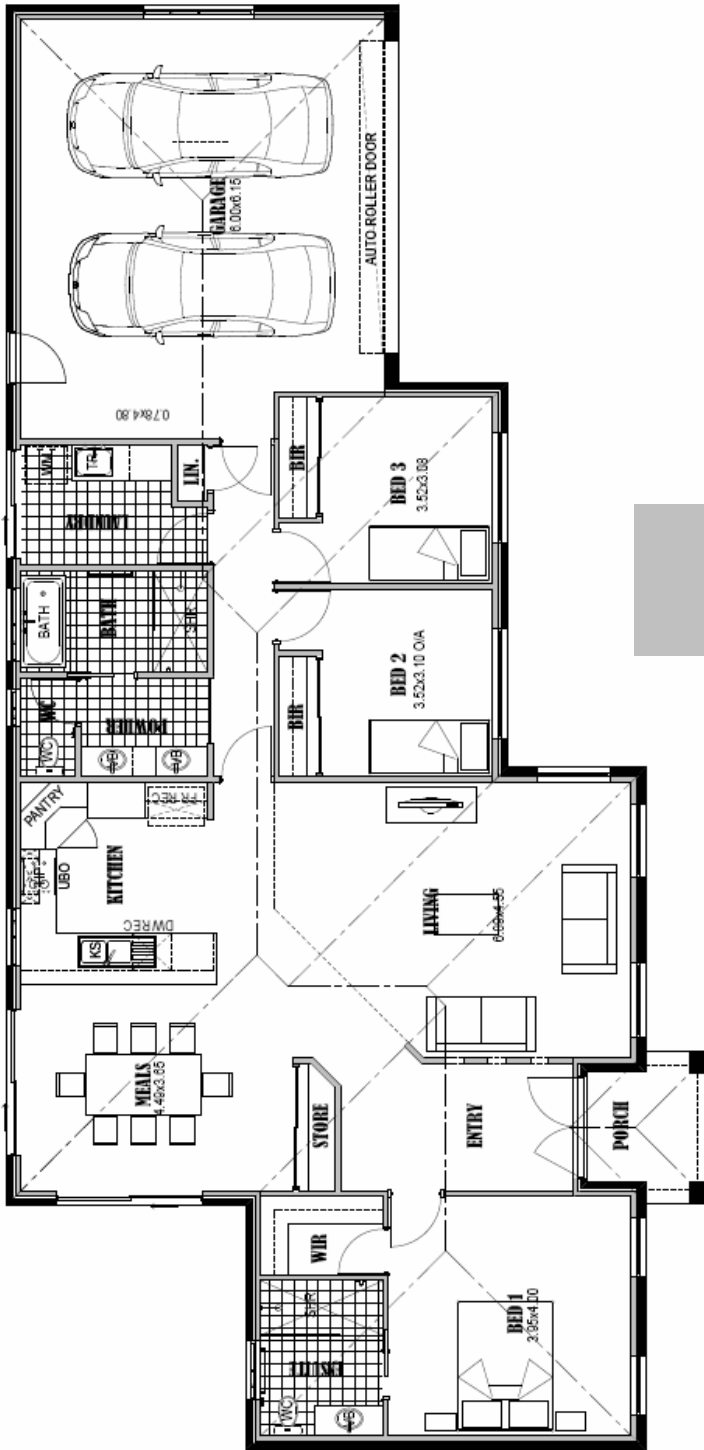

St Levans 198

House Size
(suits Cnr Lots)
10.3m wide x 23.4m long

\$199,500

LIVING AREA	148.69 m2	15.98 sq
GARAGE	45.44 m2	4.88 sq
PORTICO	4.43 m2	0.47 sq
TOTAL	198.56 m2	21.33 sq